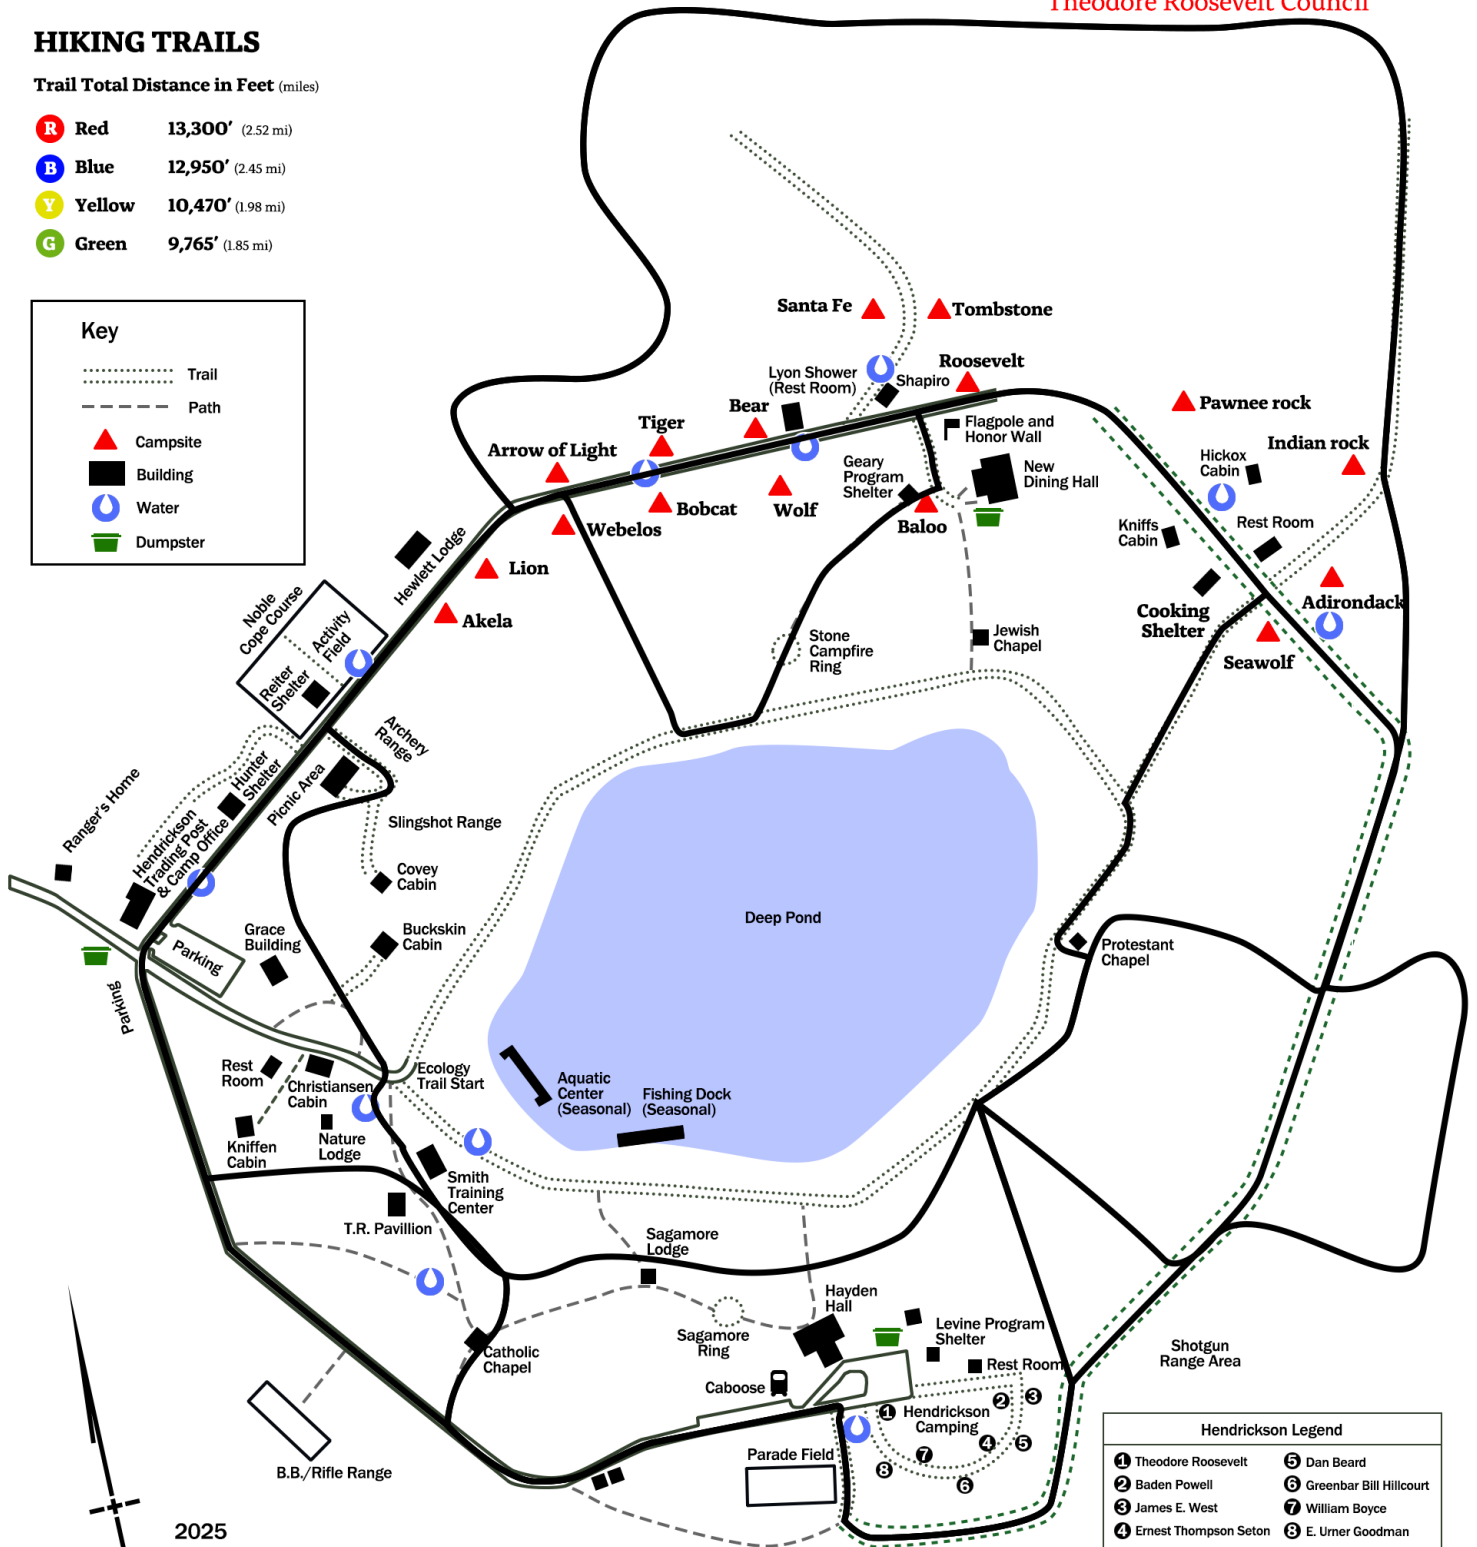

## Camp Wauwepex

### HIKING TRAILS

Trail Total Distance in Feet (miles)

- R** Red 13,300' (2.52 mi)
- B** Blue 12,950' (2.45 mi)
- Y** Yellow 10,470' (1.98 mi)
- G** Green 9,765' (1.85 mi)

**Key**

- Trail
- Path
- Campsite
- Building
- Water
- Dumpster